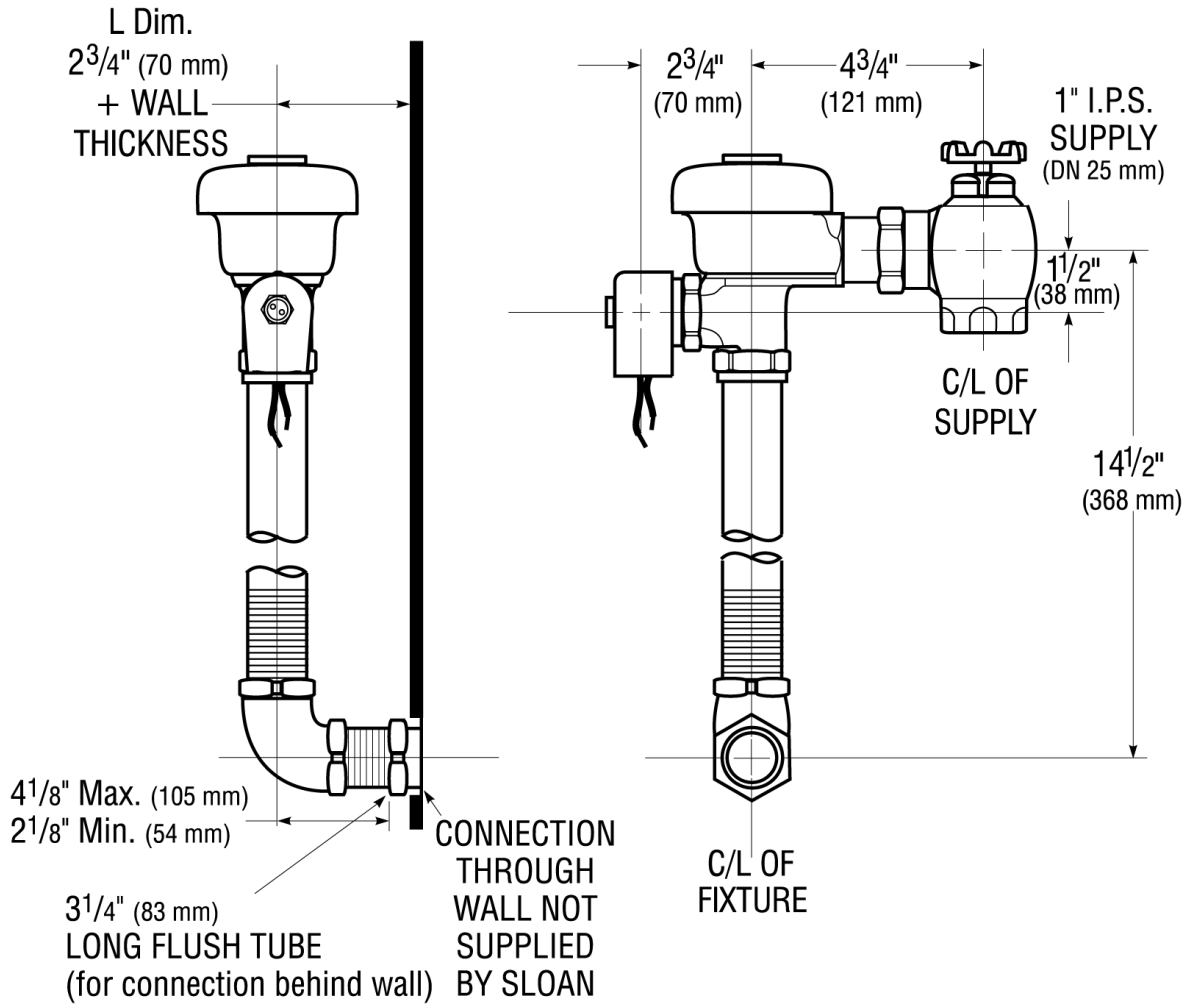

ROUGH-IN

Sloan 10500 Seymour Ave, Franklin Park, IL 60131
Phone: 800.982.5839 • Fax: 800.447.8329 • sloan.com